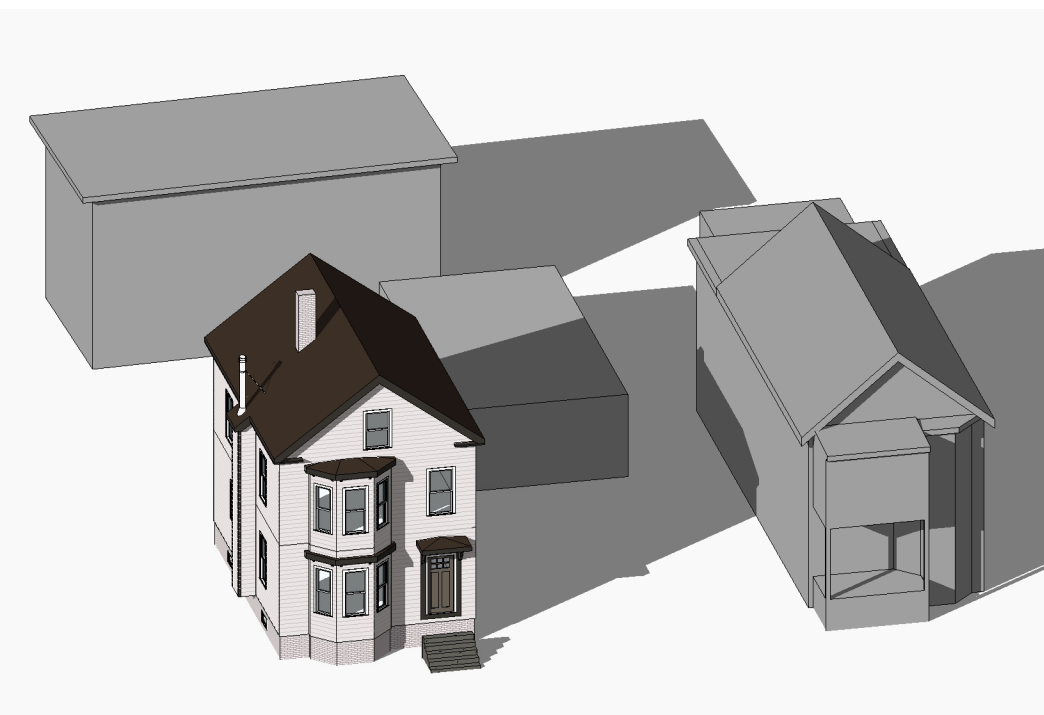

⑥ Prop. Shadow Study - Spring/Fall - 5pm

⑤ Prop. Shadow Study - Spring/Fall - 4pm

④ Prop. Shadow Study - Spring/Fall - 3pm

③ EX. Shadow Study - Spring/Fall - 5pm

② EX. Shadow Study - Spring/Fall - 4pm

① EX. Shadow Study - Spring/Fall - 3pm

⑥ Prop. Shadow Study - Summer - 5pm

⑤ Prop. Shadow Study - Summer - 4pm

④ Prop. Shadow Study - Summer - 3pm

③ EX. Shadow Study - Summer - 5pm

② EX. Shadow Study - Summer - 4pm

① EX. Shadow Study - Summer - 3pm